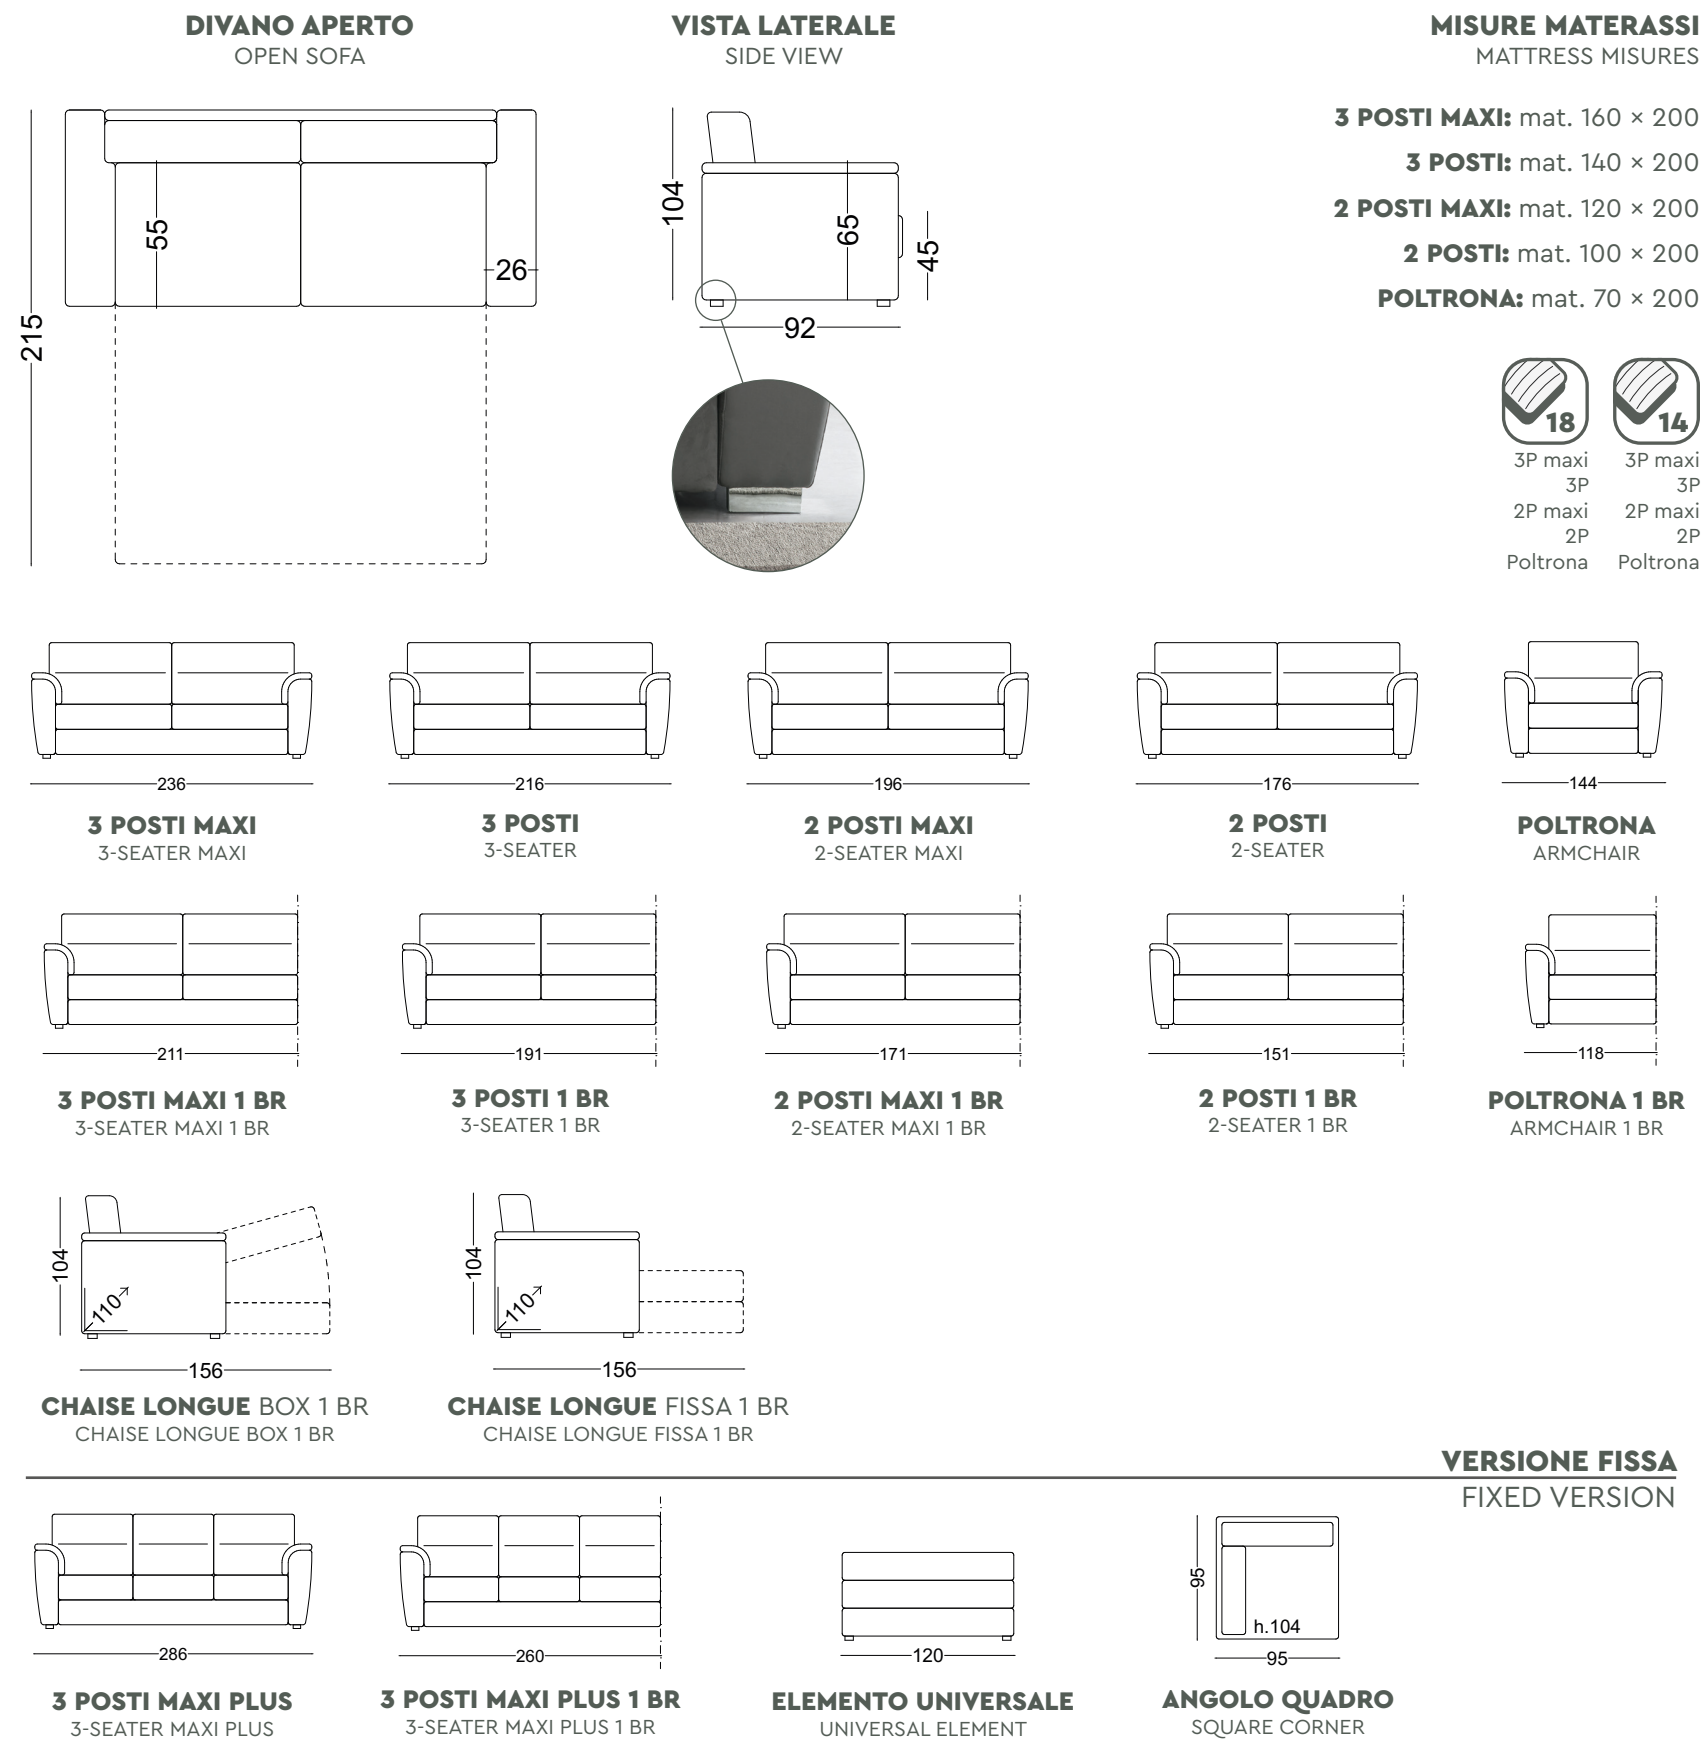

**Mechanism:** convertible sofa bed with standard electro-welded mesh with straps under the seat.

**Seat:** 30 kg/m<sup>3</sup> density.

**Backrest:** 23 kg/m<sup>3</sup> density.

**Feet:** standard Elle pvc h.6 steel effect. Available with feet in dark walnut and light walnut effect.

### MISURE MATERASSI

- MATTRESS MISURES
- 3 POSTI MAXI:** mat. 160 × 200
  - 3 POSTI:** mat. 140 × 200
  - 2 POSTI MAXI:** mat. 120 × 200
  - 2 POSTI:** mat. 100 × 200
  - POLTRONA:** mat. 70 × 200