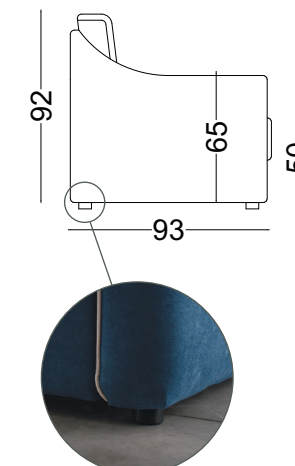

VISTA LATERALE
SIDE VIEW

MISURE MATERASSI
MATTRESS MISURES

3 POSTI MAXI: mat. 160 × 200

3 POSTI: mat. 140 × 200

2 POSTI MAXI: mat. 120 × 200

2 POSTI: mat. 100 × 200

POLTRONA: mat. 70 × 200