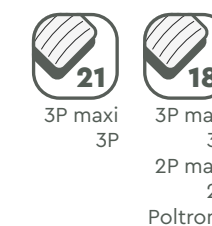

Upholstery: completely removable fabric. Bordon in the same color as sofa.

Pillow: n.02 cm 45 free gift in the same colour and category as the sofa.

DIVANO APERTO
OPEN SOFA

VISTA LATERALE
SIDE VIEW

MISURE MATERASSI
MATTRESS MISURES

3 POSTI MAXI: mat. 160 × 200

3 POSTI: mat. 140 × 200

2 POSTI MAXI: mat. 120 × 200

2 POSTI: mat. 100 × 200

POLTRONA: mat. 70 × 200

3 POSTI MAXI
3-SEATER MAXI

3 POSTI
3-SEATER

2 POSTI MAXI
2-SEATER MAXI